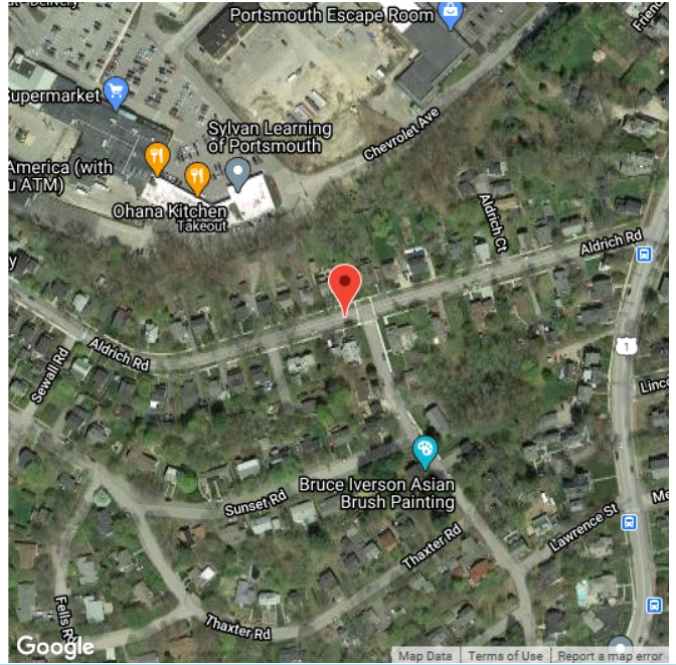

SPEED DATA ANALYSIS

Location

Aldrich Road at Boss Avenue
Latitude: 43.067078
Longitude: -70.769468

Analysis Time Period

Start	End
11/3/2020 9:51 AM	11/12/2020 3:12 PM

Vehicles Analyzed

9,364

Speed Limit